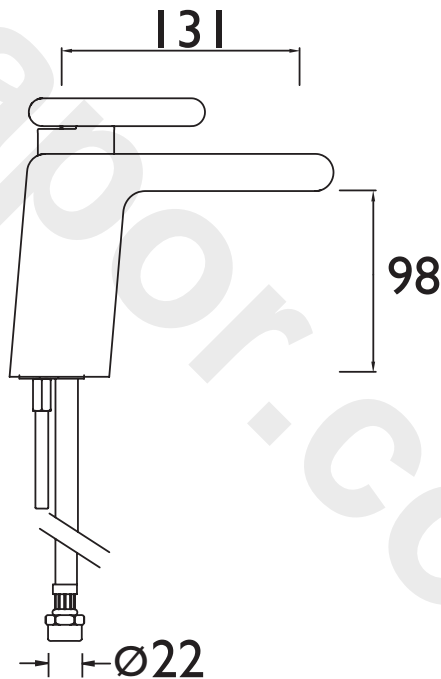

### Features:

- Brass construction
- 40mm cartridge
- 1 taphole

### Specification

Style:	Contemporary
Product Type:	Bathroom Taps
Finish/Colour:	Chrome/Silver Sparkle
Main Construction Material:	Brass
Mount Type:	Deck
Handle Type:	Lever
Connection Inlet:	M12 x 22mm compression
Connection Outlet:	N/A
Number of Tap Holes:	1
Valve/Cartridge Type:	Manual
Plumbing System Requirements:	All
Working Pressure Range:	Min. 1.0, Max. 5.0
Maximum Hot Water Temperature: °C	65
Maximum Dynamic Pressure: (bar)	5
Maximum Static Pressure: (bar)	10
Flow Type:	Single

### Dimensions (measurements in mm)

For more products, visit our website:  
<http://www.bristan.com>

### Flow Rates (l/min)

System Pressure (bar)	1	2	3	5
MPIV 1HBF SS	14.1	19.8	24.7	32.1

TECHNICAL  
DATA  
SHEET

**BRISTAN**  
TAPS & SHOWERS

D1